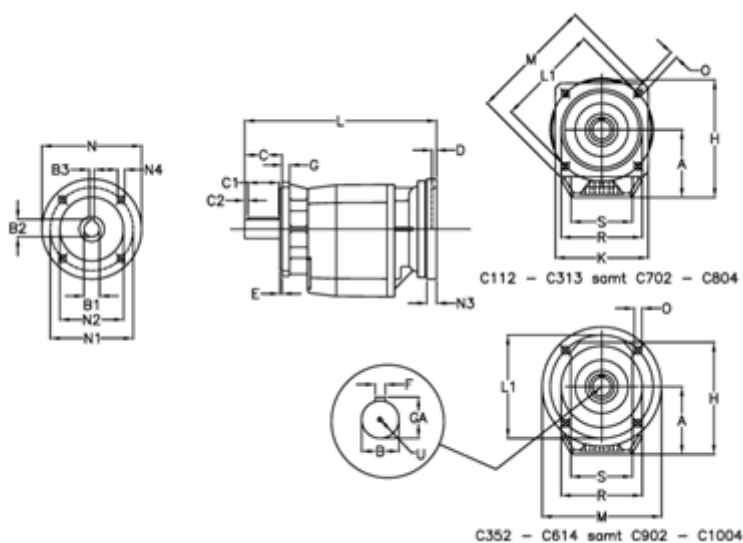

Data Sheet

Article number: 40600802402460
 Description: Helical gearbox
 C802F-24-P180B5

Measures

A = 247.0	D = 6.0	L1 = 350	R = 320
B = 80	E = 5	M = 400	S = 300
B1 = 48	F = 22	N = 350	U = M20x42
B2 = 51.8	G = 20	N1 = 300	
B3 = 14	GA = 85.0	N2 = 250	
C = 140	H = 422.0	N3 = 23	
C1 = 110	K = 350	N4 = 18	
C2 = 15	L = 635.0	O = 18.0	